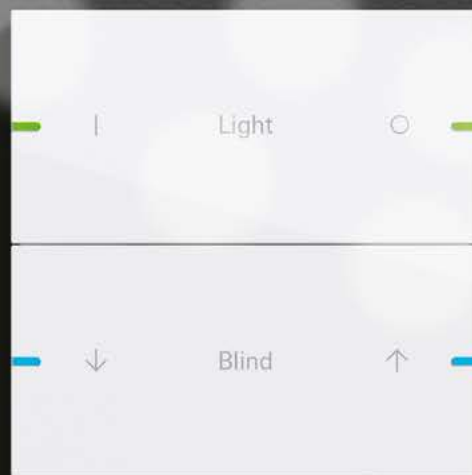

GIRA

Smart Home.
Smart Building.
Smart Life.

partner.gira.com

Switching to comfort, the intuitive art.