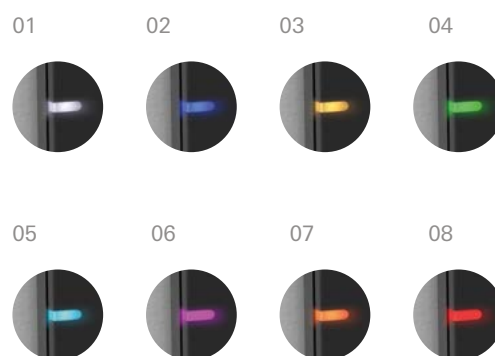

Versatile. Because your needs can change.

You can choose between a total of eight LED colours:

- 01 White
- 02 Blue
- 03 Yellow
- 04 Green
- 05 Cyan
- 06 Violet
- 07 Orange
- 08 Red

With both the Gira pushbutton sensor 4 and the Gira pushbutton sensor 4 System 55, the buttons can be configured as desired for the various applications during start-up. Depending on the setting, they can be operated on the left and right. The LEDs provide clear operating and status information and they also help to provide orientation and make operation easier in the dark. Both pushbutton sensors offer a choice of eight RGB colours in the comfort version, and three in the standard version.

In order to reduce the brightness in bedrooms or nurseries, the LEDs can simply be switched from day to night mode.

The Gira pushbutton sensor 4 and the Gira pushbutton sensor 4 System 55 are extremely versatile and adapt to personal requirements. If a different function or LED colour is required for a button, the assignment can be easily reprogrammed at any time.