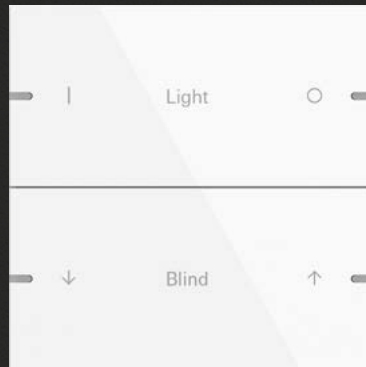

Laser inscription
(optional).

- 01 With symbols
- 02 With text
- 03 With individual logo

02

Rocker versions.

- 04 1-gang rocker
- 05 2-gang rocker
- 06 4-gang rocker