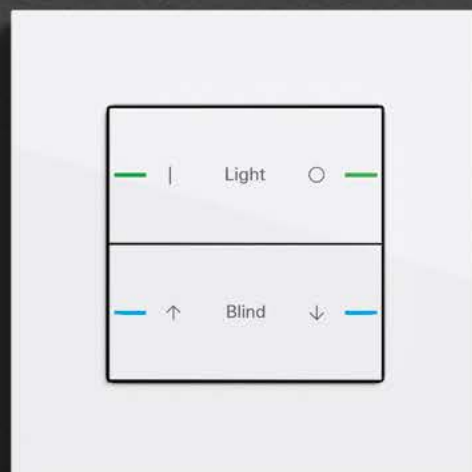

GIRA

Smart Home.
Smart Building.
Smart Life.

partner.gira.com

Switching to comfort, the intuitive art.