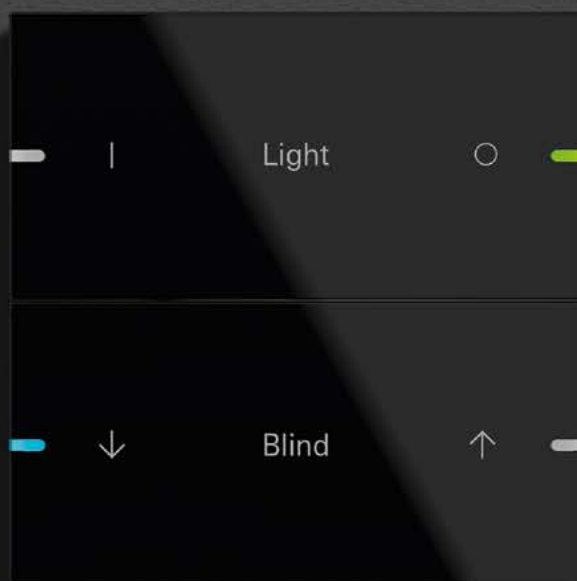

Using smart technology in a multifunctional and exciting way.

More information:
partner.gira.com/ts4

When it comes to operating modern KNX technology, the Gira pushbutton sensor 4 features high-quality design, real materials, convenient features, and is pleasant to the touch. With bronze (PVD)-coated stainless steel and lacquered aluminium versions in pure white glossy and silk matt, anthracite, black matt and grey matt, you can choose from a range of different colours. Integrated temperature sensors ensure energy-efficient room temperature control.

Compatible with
KNX Secure.